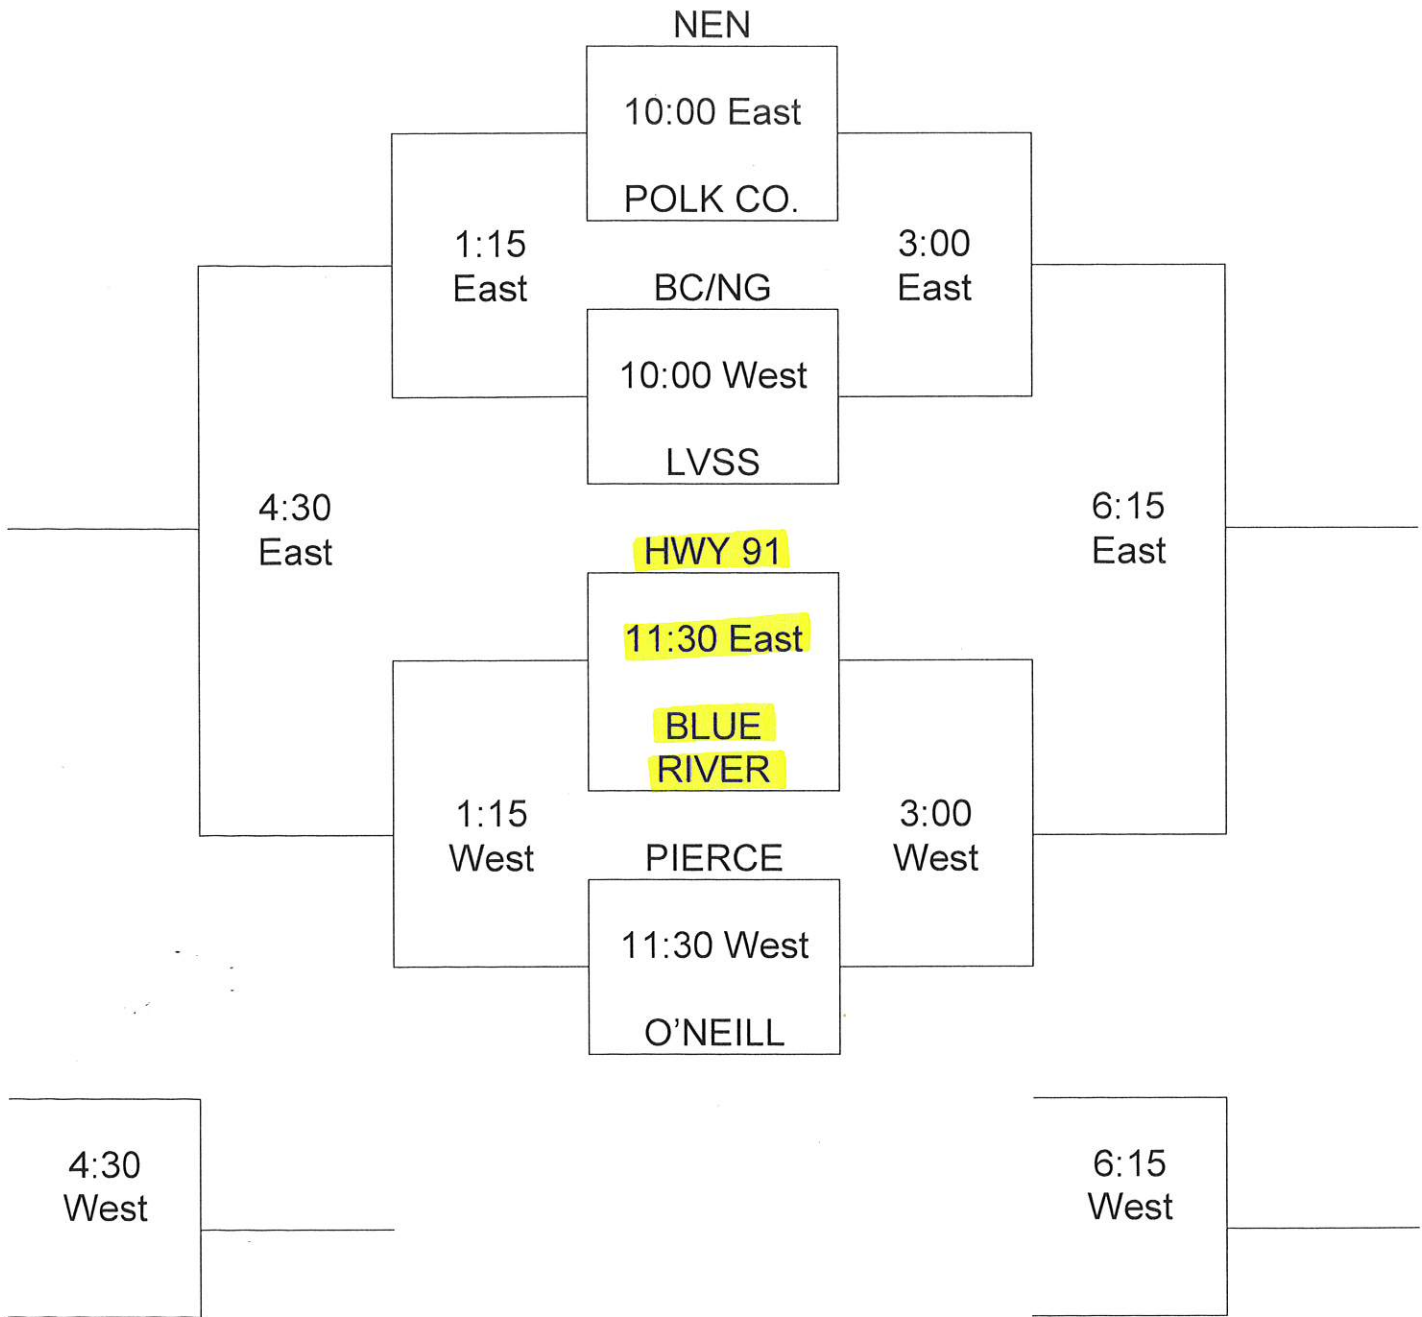

WISNER-PILGER 15th ANNUAL SOFTBALL INVITATIONAL
SATURDAY, AUGUST 31ST
WISNER RIVER PARK

All times are approximate after the 11:30 games. We will play earlier than scheduled when possible.

Top two teams will receive medals

Admission: \$5. (Adults & Students)

NO CONFERENCE PASSES ACCEPTED

TIMES ARE APPROXIMATE FOLLOWING THE 11:30 GAMES